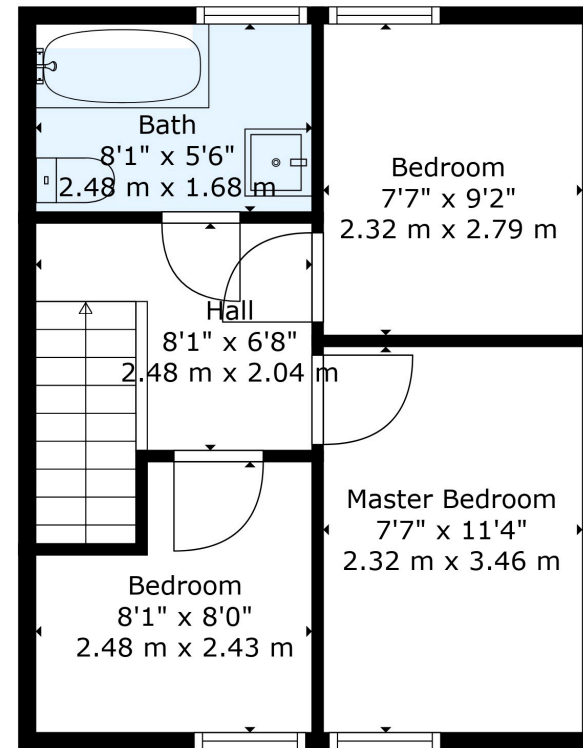

Floor 1

Floor 2

TOTAL: 747 sq. ft, 70 m2
 FLOOR 1: 425 sq. ft, 40 m2, FLOOR 2: 322 sq. ft, 30 m2
 EXCLUDED AREAS: BAY WINDOW: 7 sq. ft, 1 m2, LOW CEILING: 12 sq. ft, 0 m2

Measurements Are Calculated By Cubicasa Technology. Deemed Highly Reliable But Not Guaranteed.